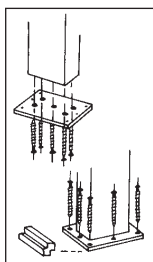

3009 - 3" Angle Bracket Post Fastener Kit
3019 - 3-1/2" Angle Bracket Post Fastener Kit
ANGLE BRACKET POST FASTENER