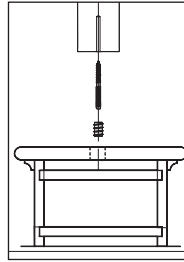

- **3000** 1" TAPERED PLUG
- **3024** 100 pack 1/2" TAPERED PLUG
- **3025** 25 pack 1" TAPERED PLUG
- **3026** 50 pack 1/2" BUTTON PLUG