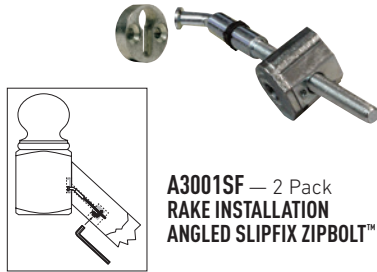

3001SP
ZIPBOLT™

A3001 — Single
A3001-2 — 2-Pack
RAKE INSTALLATION
ANGLED ZIPBOLT™

3001DG
ZIPBOLT™ DRILL GUIDE
KIT

3001DR
ZIPBOLT™ DRIVER

A3001SF — 2 Pack
RAKE INSTALLATION
ANGLED SLIPFIX ZIPBOLT™

3001SF — 2 Pack
BALCONY INSTALLATION
SLIPFIX ZIPBOLT™

NOVO SKU #	LJ SKU #
3001 DG OAK	ZIPBOLT DRILL GUIDE
3001 DR OAK	ZIPBOLT DRIVER
3001 SF OAK	ZIPBOLT SLIPFIX 2-0
3001 SP OAK	ZIPBOLT RAILBOLT
2 3001 SP OAK	ZIPBOLT RAILBOLT2-0
A 3001 OAK	ZIPBOLT ANGLED
A 3001-2 OAK	ZIPBOLT ANGLED2-0
A 3001 SF OAK	ZIPBOLT ANGLED2SF2-0