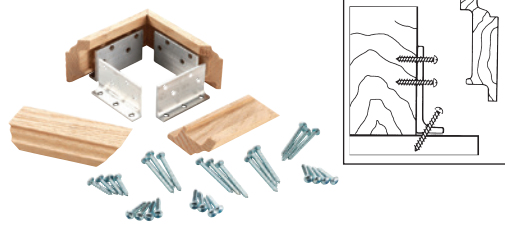

3009 - 3" Angle Bracket Post Fastener Kit
3019 - 3-1/2" Angle Bracket Post Fastener Kit
ANGLE BRACKET POST FASTENER

3076
BALUSTER DOWEL FAST SCREWS
50 pack