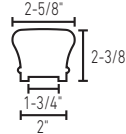

NOVO SKU #	LJ SKU #	(L')s
P 6000 16 POPLR	LJAN-6000/6000F-16-P	16
P 6000 8 OAKSC	LJAN-6000SC/6000F-08-O	8
P 6000 8 WOKSC	LJAN-6000SC/6000F-08-WO	
P 6000 12 OAKSC	LJAN-6000SC/6000F-12-O	12
P 6000 12 WOKSC	LJAN-6000SC/6000F-12-WO	
P 6000 16 OAKSC	LJAN-6000FJ1/6000F-O	16
P 6000 16 WOKSC	LJAN-6000FJ1/6000F-WO	

NOVO SKU #	LJ SKU #	(L')s
P 6001 12 POPLR	LJAN-6001/6007-12-P	12
P 6001 16 POPLR	LJAN-6001/6007-16-P	16
P 6001 8 OAKSC	LJAN-6001SC/6007-08-O	8
P 6001 8 WOKSC	LJAN-6001SC/6007-08-WO	
P 6001 12 OAKSC	LJAN-6001SC/6007-12-O	12
P 6001 12 WOKSC	LJAN-6001SC/6007-12-WO	
P 6001 16 OAKSC	LJAN-6001FJ1/6007-O	16
P 6001 16 WOKSC	LJAN-6001FJ1/6007-WO	

NOVO SKU #	LJ SKU #	(L')s
P 6210 8 MAPSC	LJAN-6210PSC/6007-08-M	8
P 6210 8 OAKSC	LJAN-6210PSC/6007-08-O	
P 6210 8 WOKSC	LJAN-6210PSC/6007-08-WO	
P 6210 10 OAKSC	LJAN-6210PSC/6007-10-O	10
P 6210 12 MAPSC	LJAN-6210PSC/6007-12-M	12
P 6210 12 OAKSC	LJAN-6210PSC/6007-12-O	
P 6210 12 WOKSC	LJAN-6210PSC/6007-12-WO	
P 6210 16 MAPSC	LJAN-6210PFJ1/6007-M	16
P 6210 16 OAKSC	LJAN-6210PFJ1/6007-O	
P 6210 16 WOKSC	LJAN-6210PFJ1/6007-WO	

NOVO SKU #	LJ SKU #	(L')s
P 6400 12 OAKSC	LJAN-6400PSC/6007-12-O	12
P 6400 16 OAKSC	LJAN-6400PFJ1/6007-O	16