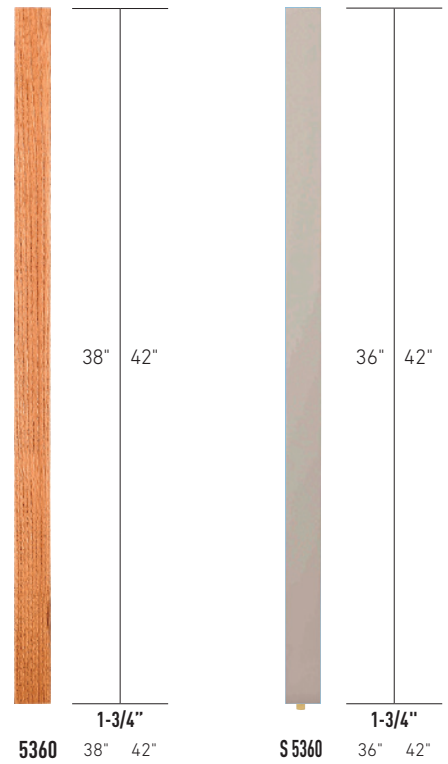

S 5060 and S 5360 balusters have a fixed pin.