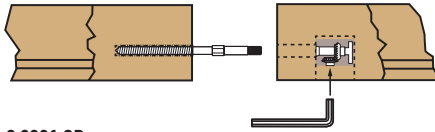

2 3001 SP — 2-Pack
ZIPBOLT™