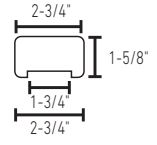

Plowed Hand Rail