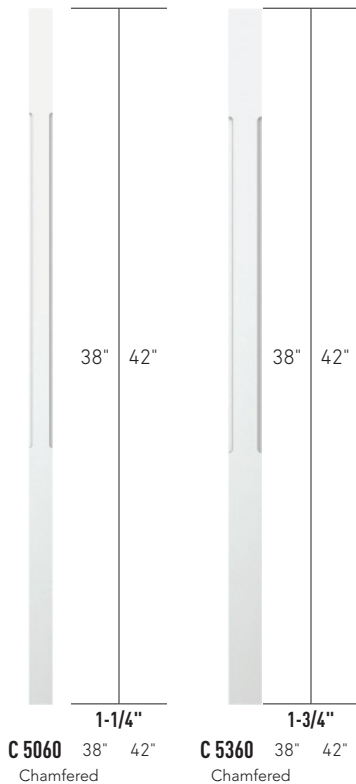

Craftsman Newels

NOVO SKU #	LJ SKU #	(L)
4000 BEECH	LJ-4000-B	48"
4000 OAK	LJ-4000-O	
4000 WOAK	LJ-4000-WO	58"
4001 BEECH	LJ-4001-B	
4001 OAK	LJ-4001-O	
4001 POPLR	LJ-4001-P	
4001 WOAK	LJ-4001-WO	

NOVO SKU #	LJ SKU #	(L)
4110 OAK	LJ-4110-O	48"

NOVO SKU #	LJ SKU #	(L)
C 4000 OAK	LJC-4000-O	48"

NOVO SKU #	LJ SKU #	(L)
G 4101 OAK	LJ-4101G-O	58"
G 4101 WOAK	LJ-4101G-WO	
M 4101 GETHSM	LI-4101GC-LSB	

M 4101 GETHSM
Metal Collar for G 4101

WARNING: Drilling, sawing, sanding or machining wood products can expose you to wood dust, a substance known to the State of California to cause cancer. Avoid inhaling wood dust or use a dust mask or other safeguards for personal protection. For more information go to www.P65Warnings.ca.gov/wood