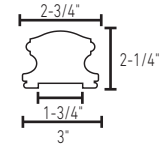

NOVO SKU #	LJ SKU #	(L')s
P 6000 16 POPLR	LJAN-6000/6000F-16-P	16
P 6000 8 OAKSC	LJAN-6000SC/6000F-08-O	8
P 6000 8 WOKSC	LJAN-6000SC/6000F-08-WO	
P 6000 12 OAKSC	LJAN-6000SC/6000F-12-O	12
P 6000 12 WOKSC	LJAN-6000SC/6000F-12-WO	
P 6000 16 OAKSC	LJAN-6000FJ1/6000F-O	16
P 6000 16 WOKSC	LJAN-6000FJ1/6000F-WO	

NOVO SKU #	LJ SKU #	(L')s
P 6001 12 POPLR	LJAN-6001/6007-12-P	12
P 6001 16 POPLR	LJAN-6001/6007-16-P	16
P 6001 8 OAKSC	LJAN-6001SC/6007-08-O	8
P 6001 8 WOKSC	LJAN-6001SC/6007-08-WO	
P 6001 12 OAKSC	LJAN-6001SC/6007-12-O	12
P 6001 12 WOKSC	LJAN-6001SC/6007-12-WO	
P 6001 16 OAKSC	LJAN-6001FJ1/6007-O	16
P 6001 16 WOKSC	LJAN-6001FJ1/6007-WO	

NOVO SKU #	LJ SKU #	(L')s
P 6210 8 MAPSC	LJAN-6210PSC/6007-08-M	8
P 6210 8 OAKSC	LJAN-6210PSC/6007-08-O	
P 6210 8 WOKSC	LJAN-6210PSC/6007-08-WO	
P 6210 10 OAKSC	LJAN-6210PSC/6007-10-O	10
P 6210 12 MAPSC	LJAN-6210PSC/6007-12-M	12
P 6210 12 OAKSC	LJAN-6210PSC/6007-12-O	
P 6210 12 WOKSC	LJAN-6210PSC/6007-12-WO	
P 6210 16 MAPSC	LJAN-6210PFJ1/6007-M	16
P 6210 16 OAKSC	LJAN-6210PFJ1/6007-O	
P 6210 16 WOKSC	LJAN-6210PFJ1/6007-WO	

NOVO SKU #	LJ SKU #	(L')s
P 6400 12 OAKSC	LJAN-6400PSC/6007-12-O	12
P 6400 16 OAKSC	LJAN-6400PFJ1/6007-O	16