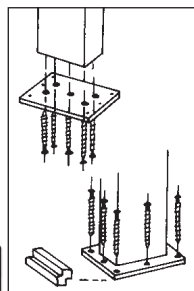

**3025
Tapered
Plugs
1" OAK**

**3000
1" TAPERED PLUG**

**3003
1-1/2"
TAPERED PLUG**

3009 - 3" Angle Bracket Fastener Kit
3019 - 3-1/2" Angle Bracket Fastener Kit
ANGLE BRACKET POST FASTENER

**3006
NEWEL MOUNTING KIT W/PLATE**
**3006 PL
PLATE ONLY**

NOVO SKU #	LJ SKU #	DESCRIPTION
3000 OAK	LJ-3000-O	Tapered Plug 1" Oak
3000 WOAK	LJ-3000-WO	Tapered Plug 1" White Oak
3001 OAK	LJ-3001	Rail Bolt (No Plug)
3003 WOAK	LJ-3003-WO	Tapered Plug 1-1/2" White Oak
3004 OAK	LJ-3004	Newel Mounting Kit
3005 OAK	LJ-3005	Keylock Fastener
3006 MAPLE	LJ-3006-M	Newel Mounting Plate / Maple Trim
3006 OAK	LJ-3006-O	Newel Mounting Plate / Oak Trim
3006 POPLAR	LJ-3006-P	Newel Mounting Plate / Poplar Trim
3006 PL OAK	LJ-3006-PLATE	Newel Mounting Plate Only
3008 10 MAPLE	LJ-3008-10-M	Newel Fastener Maple Plug
3008 10 OAKPP	LJ-3008-10-O/P	Newel Fastener Oak/Poplar Plug
3009 OAK	LJ-3009-O	Angle Bracket Post Fastener - 3" Oak Trim
3019 OAK	LJ-3019-O	Angle Bracket Post Fastener - 3-1/2" Oak Trim
3024 WOAK	LJ-3024-WO	1/2" Tapered Plug / 100 pack
3025 OAK	LJ-3025-O	1" Tapered Plug / 25 pack
3033 OAK	LJ-3033	Dowel Runner
3044 OAK	LJ-3044	VersaTool
3070 OAK	LJ-3070-O/B	ThreadLock Fastener
3075 MAPLE	LJ-3075-M	Flush Mount Kit / Maple Plug
3075 OAK	LJ-3075-O	Flush Mount Kit / Oak Plug
3076 OAK	LJ-3076	Baluster Dowel Fast Screws / 50 Pack
3078 OAKPP	LJ-3078-O/P	Rail/Post Fastener / Oak/Poplar Plug
3079 OAKPP	LJ-3079-O/P	Rail Bolt Kit / Oak/Poplar Plug
3080-OAK	LJ-3080-O	Rail Bolt Kit / Oak Plug / 10 Pack