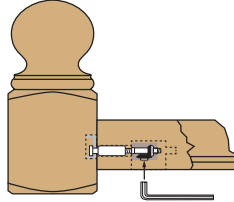

A3001SF — 2 Pack
RAKE INSTALLATION
ANGLED SLIPFIX ZIPBOLT™