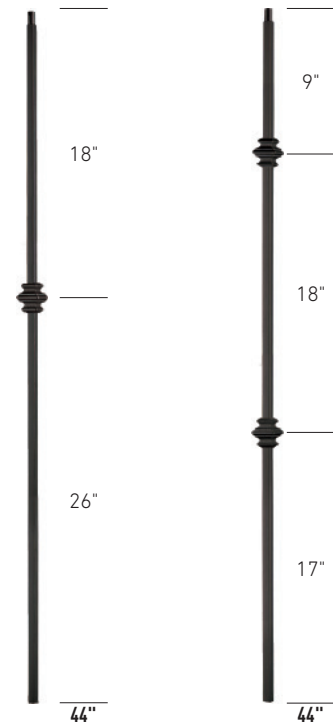

Iron Balusters

○ Hollow Round □ Hollow Square

□ **1TW 44 1/2"**
Single Twist

□ **2TW 44 1/2"**
Double Twist

NOVO SKU #	LJ SKU #
M 1TW 44 HIRON □	LIH-HOL1TW44-LSB
M 2TW 44 HIRON □	LIH-HOL2TW44-LSB

□ **1BSK 44 1/2"**
Single Basket

□ **2BSK 44 1/2"**
Double Basket

NOVO SKU #	LJ SKU #
M 1BSK 44 HIRON □	LIH-HOL1BASK44-LSB
M 2BSK 44 HIRON □	LIH-HOL2BASK44-LSB

□ **1KNU 44 1/2"**
Single Knuckle

□ **2KNU 44 1/2"**
Double Knuckle

NOVO SKU #	LJ SKU #
M 1KNU 44 HIRON □	LIH-HOL1KNUC44-LSB
M 2KNU 44 HIRON □	LIH-HOL2KNUC44-LSB