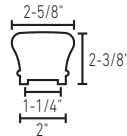

NOVO SKU #	LJ SKU #	(L')s
1 6210 8 OAKSC	LJAN-6210PS0/6000F-08-O	8
1 6210 10 OAKSC	LJAN-6210PS0/6000F-10-O	10
1 6210 12 OAKSC	LJAN-6210PS0/6000F-12-O	12
1 6210 14 OAKSC	LJAN-6210PS0/6000F-14-O	14
1 6210 16 OAKSC	LJAN-6210PQFJ1/6000F-O	16