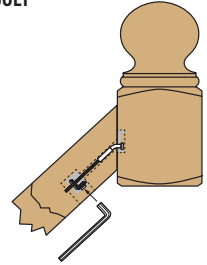

A3001-2 — 2-Pack
RAKE INSTALLATION
ANGLED ZIPBOLT™

2 3001 SP — 2-Pack
ZIPBOLT™

3001SF — 2 Pack
BALCONY INSTALLATION
SLIPFIX ZIPBOLT™

A3001SF — 2 Pack
RAKE INSTALLATION
ANGLED SLIPFIX ZIPBOLT™

3001DG
ZIPBOLT™ DRILL GUIDE
KIT