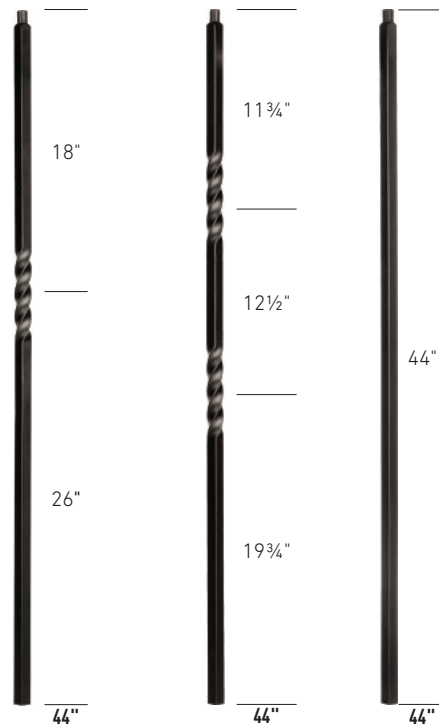

3/4" Mega-Iron Balusters

□ **M1TW 44 3/4"**
Single Twist

□ **M2TW 44 3/4"**
Double Twist

□ **MPLA 44 3/4"**
Mega-Plain

NOVO SKU #	LJ SKU #	NOVO SKU #	LJ SKU #
M M1TW 44 HIRON □	LIH-MG1TW44-LSB	M MPLA 44 HIRON □	LIH-MGPLA44-LSB
M M2TW 44 HIRON □	LIH-MG2TW44-LSB