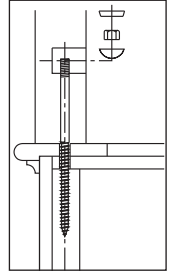

**3008-10
NEWEL POST FASTENER**
10-3/4"