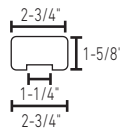

Plowed Hand Rail